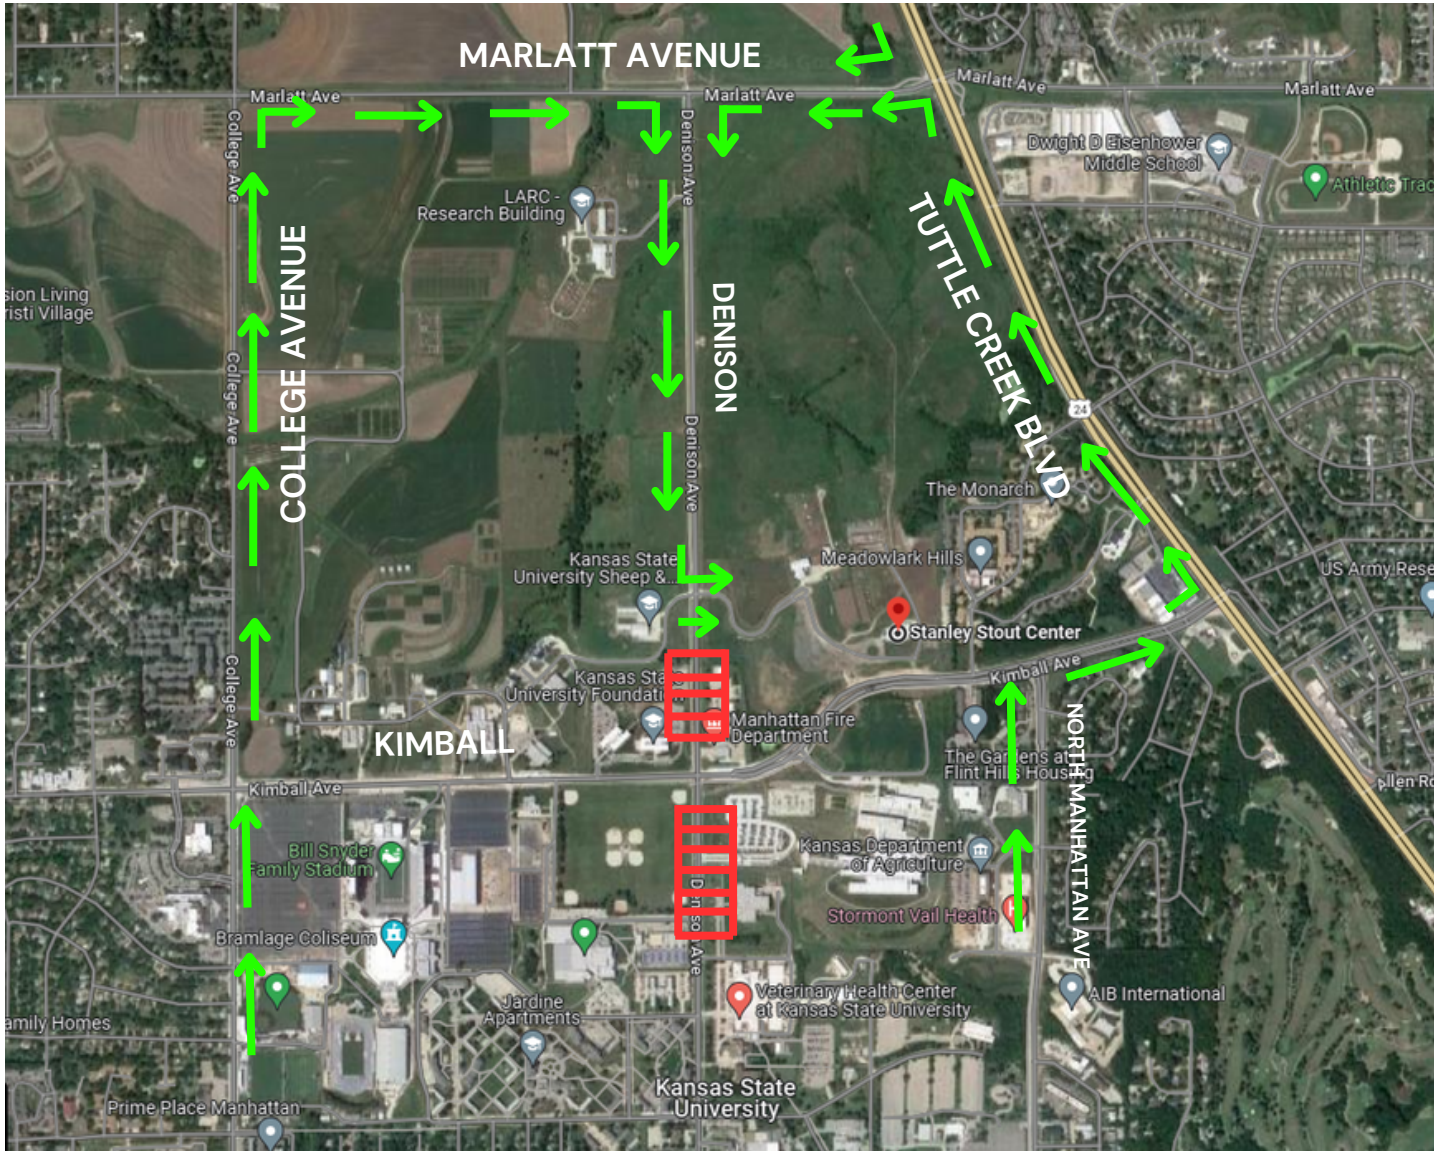

STANLEY STOUT CENTER DIRECTIONS

Please Note: Denison Ave. is currently closed north and south of Kimball. To get to the Stout Center entrance go south on Denison from Marlatt.

If coming from the south, we recommended taking Tuttle Creek Blvd north, turn left onto Marlatt Ave , and then turn left onto Denison. Another option is College Ave. north to Marlatt Ave. then south on Denison Ave.