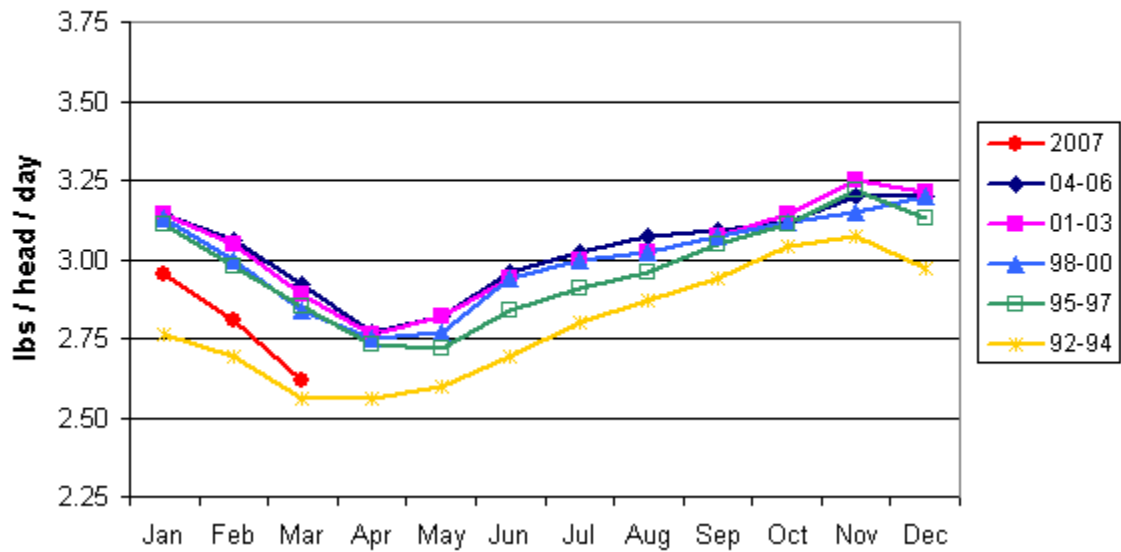

Focus on Feedlots

Kansas Feedlot Performance and Feed Cost Summary

Heifer ADG

Steer ADG