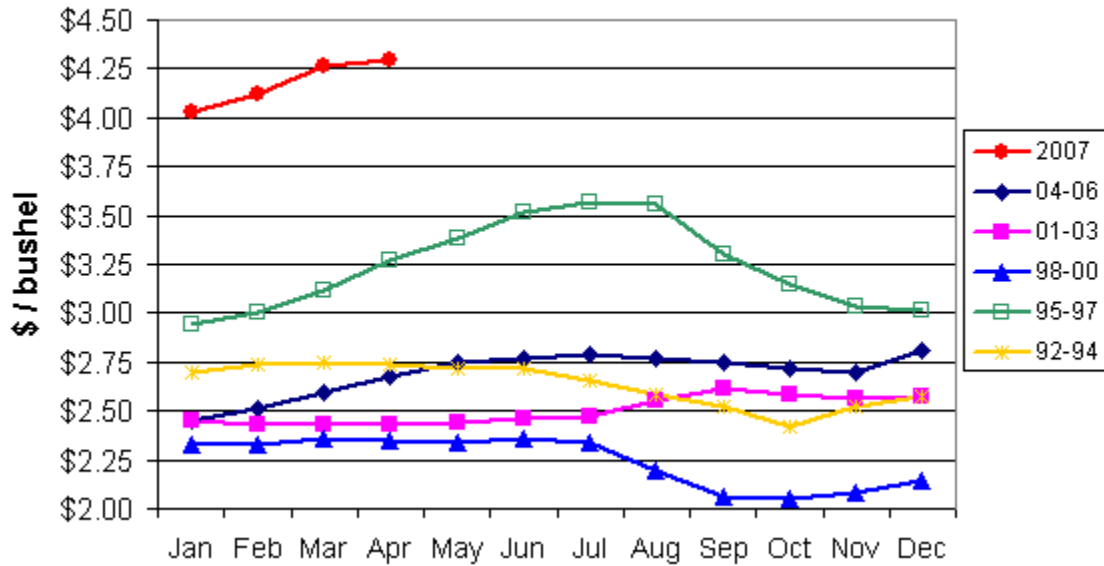

Focus on Feedlots

Kansas Feedlot Performance and Feed Cost Summary

Corn Price

Alfalfa Price