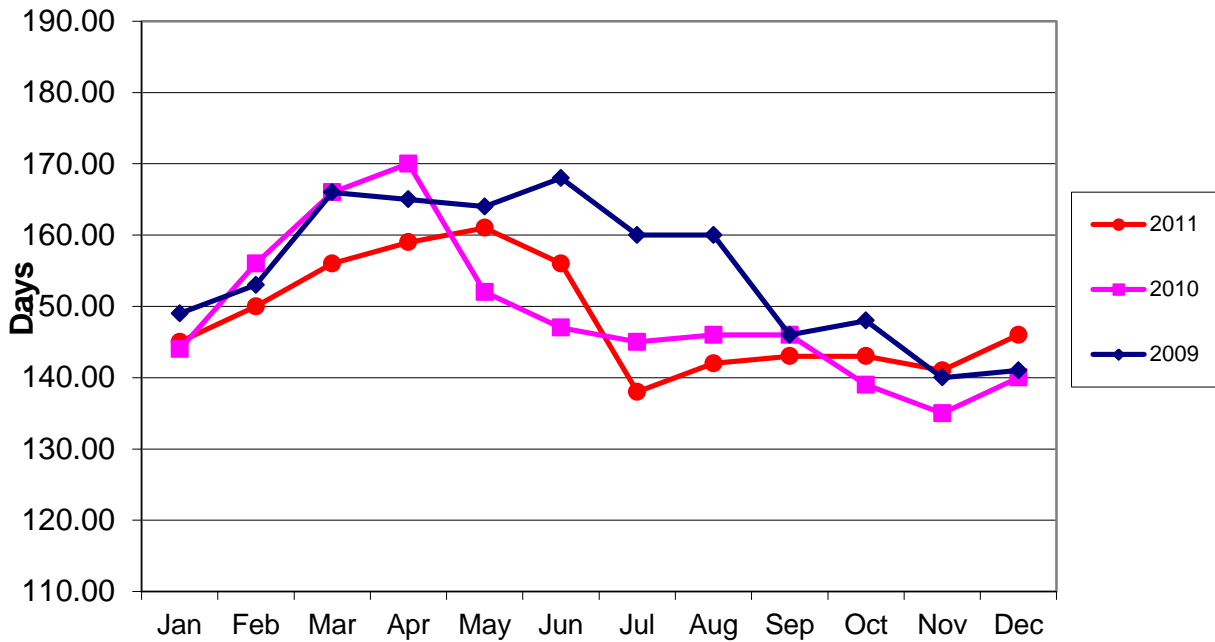

Focus on Feedlots

Kansas Feedlot Performance and Feed Cost Summary

Steer Days on Feed

Heifer Days on Feed