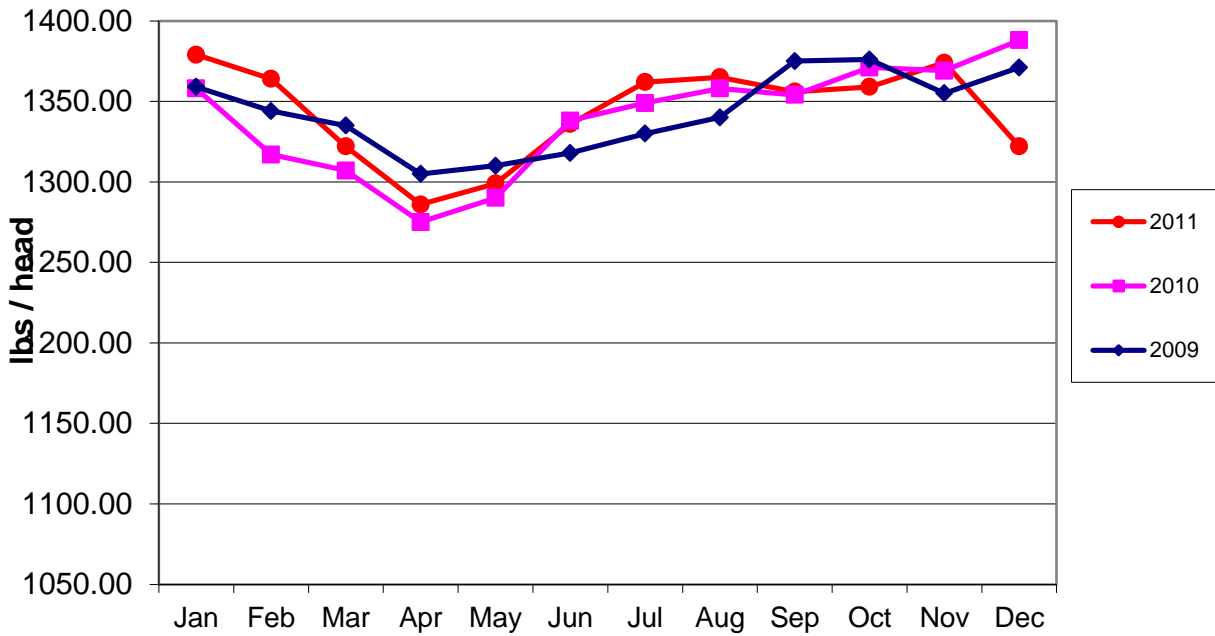

Focus on Feedlots

Kansas Feedlot Performance and Feed Cost Summary

Steer Market Weight

Heifer Market Weight