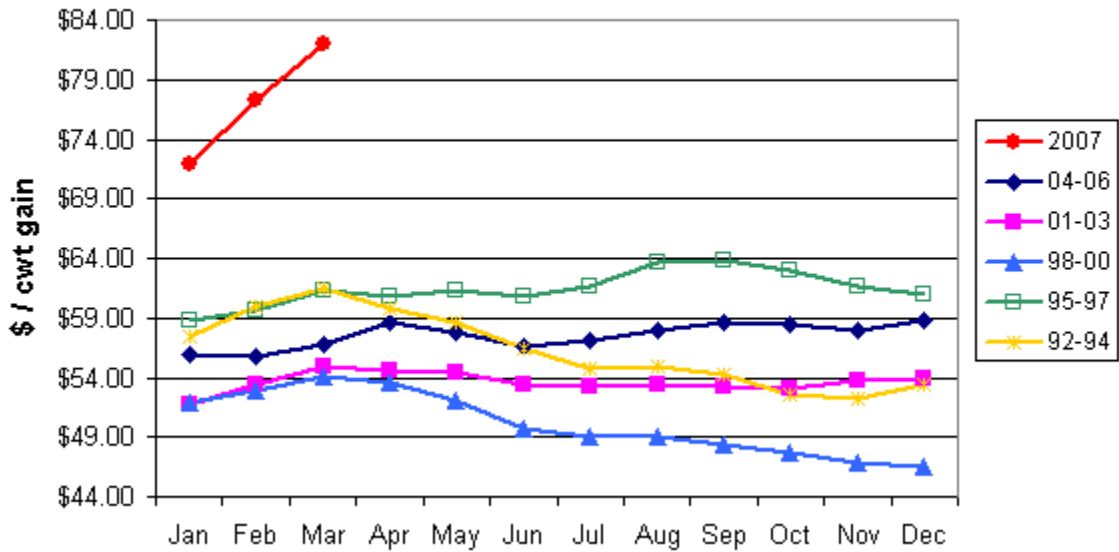

Focus on Feedlots

Kansas Feedlot Performance and Feed Cost Summary

Heifer Cost of Gain

Steer Cost of Gain