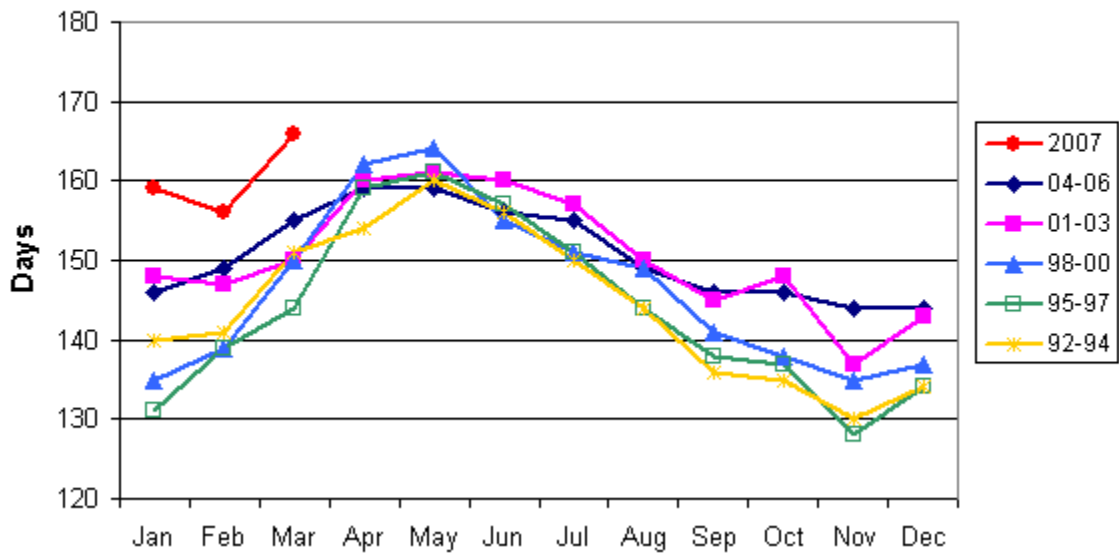

Focus on Feedlots

Kansas Feedlot Performance and Feed Cost Summary

Heifer Days on Feed

Steer Days on Feed