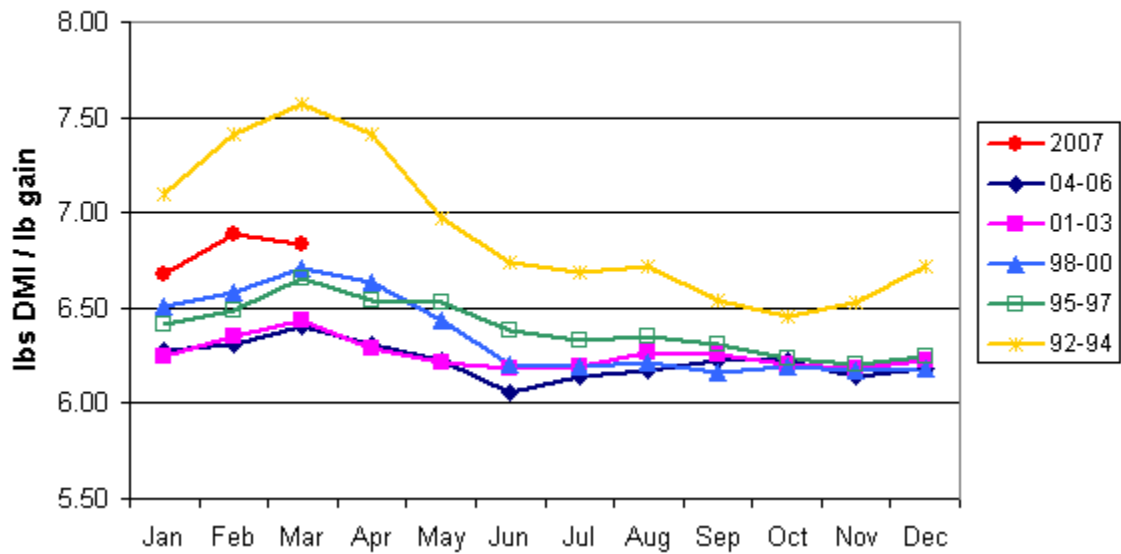

Focus on Feedlots

Kansas Feedlot Performance and Feed Cost Summary

Heifer Feed Efficiency

Steer Feed Efficiency