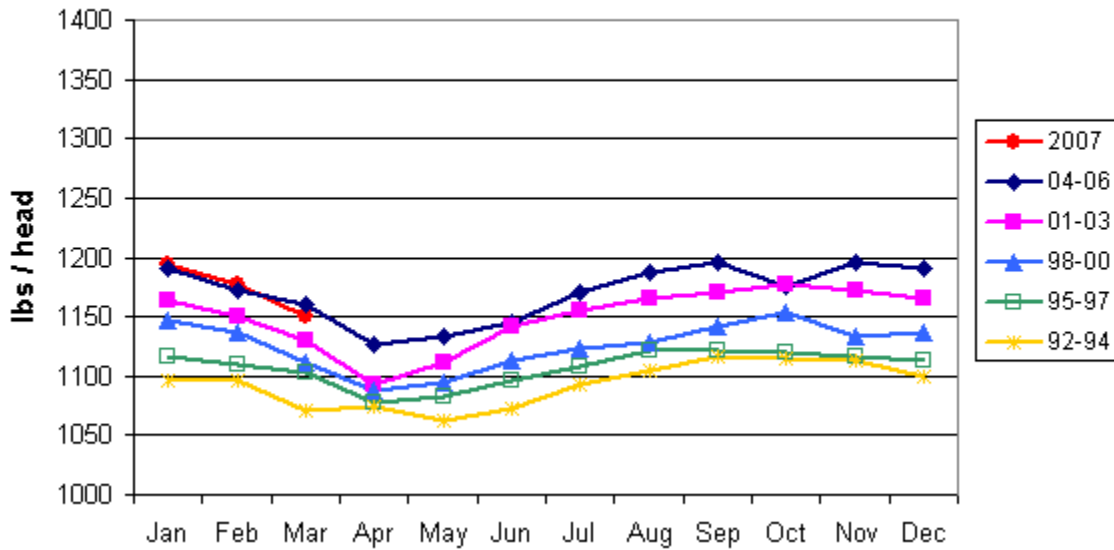

Focus on Feedlots

Kansas Feedlot Performance and Feed Cost Summary

Heifer Market Weight

Steer Market Weight