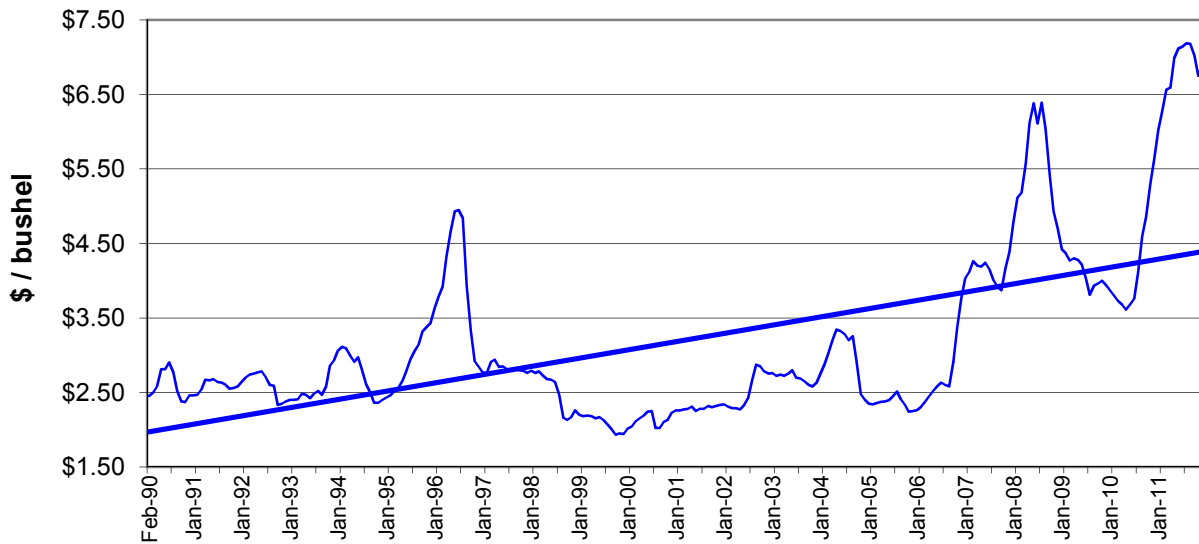

Focus on Feedlots

Kansas Feedlot Performance and Feed Cost Summary

Corn Price

Alfalfa Price