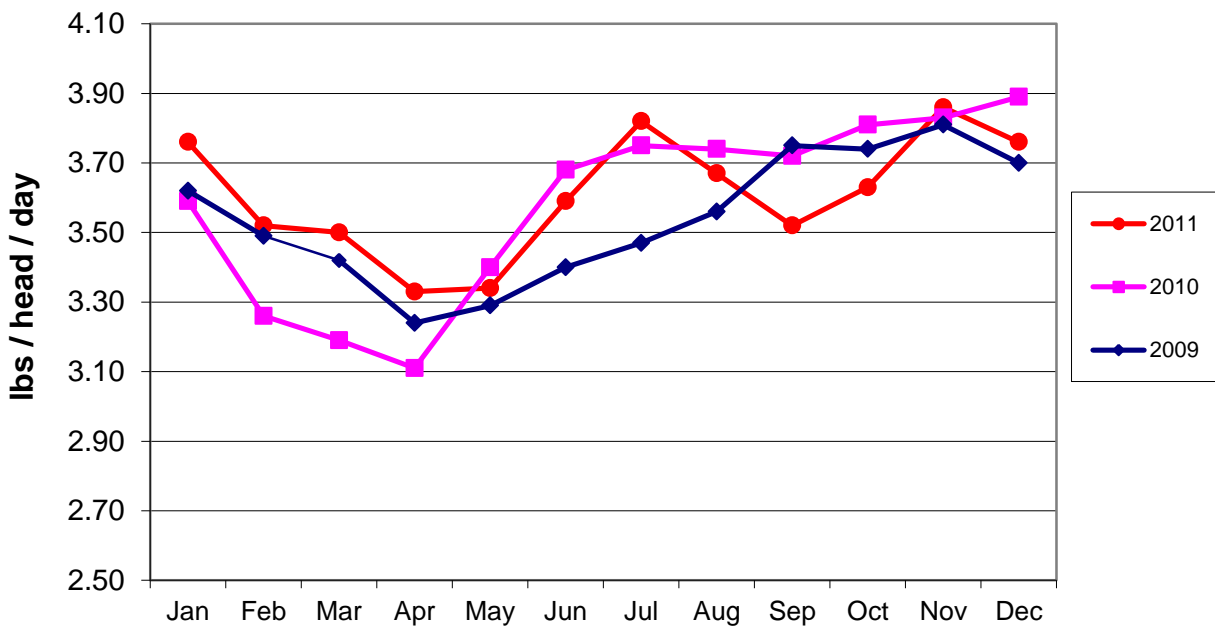

Focus on Feedlots

Kansas Feedlot Performance and Feed Cost Summary

Steer ADG

Heifer ADG