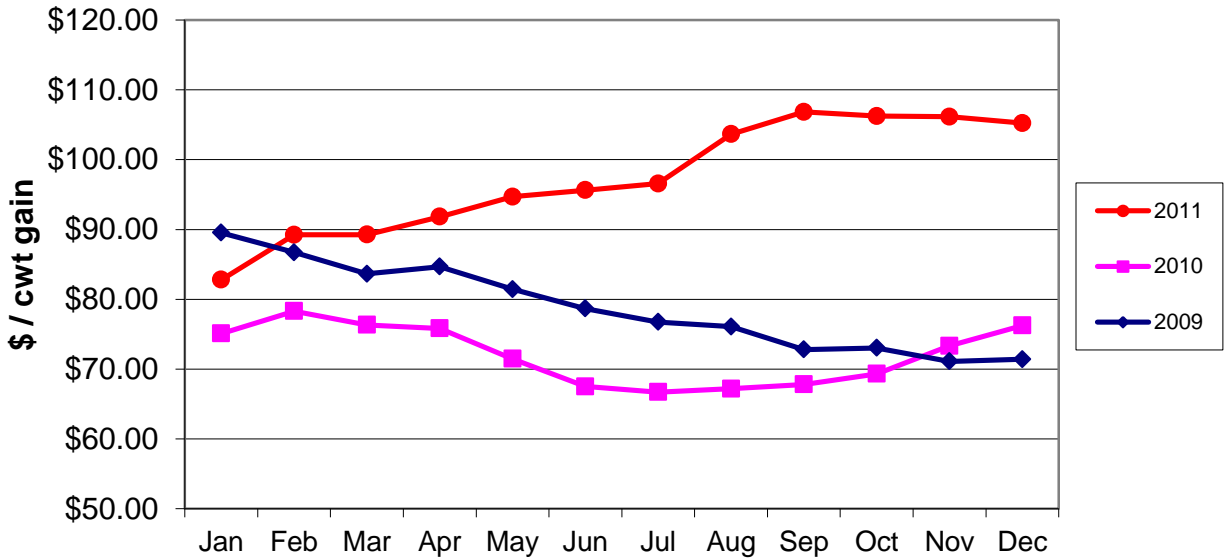

Focus on Feedlots

Kansas Feedlot Performance and Feed Cost Summary

Steer Cost of Gain

Heifer Cost of Gain