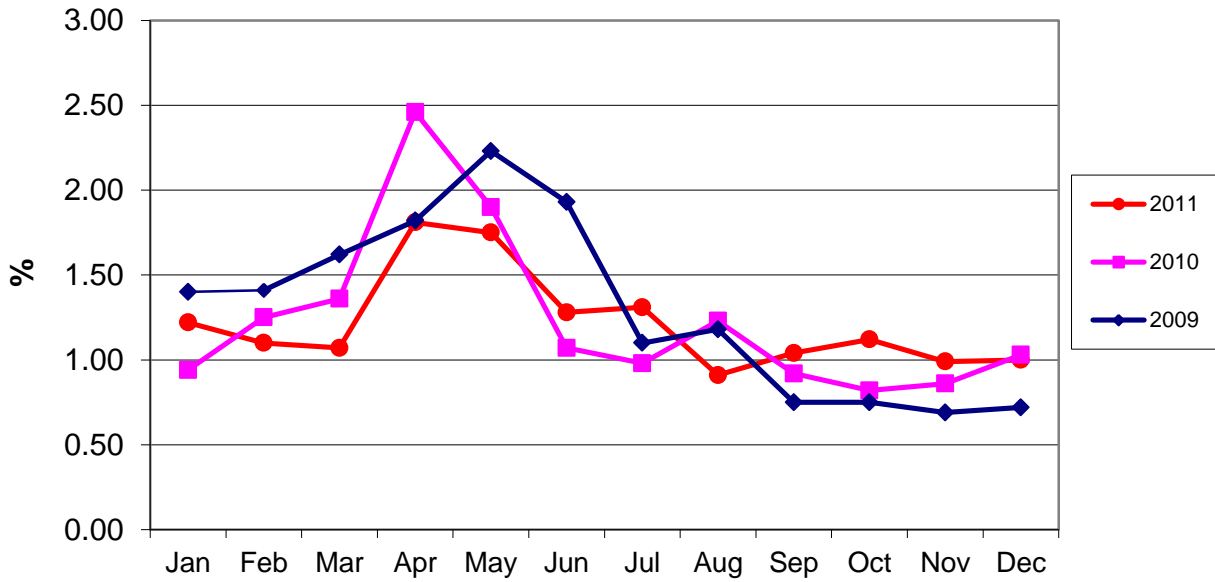

Focus on Feedlots

Kansas Feedlot Performance and Feed Cost Summary

Steer Death Loss

Heifer Death Loss