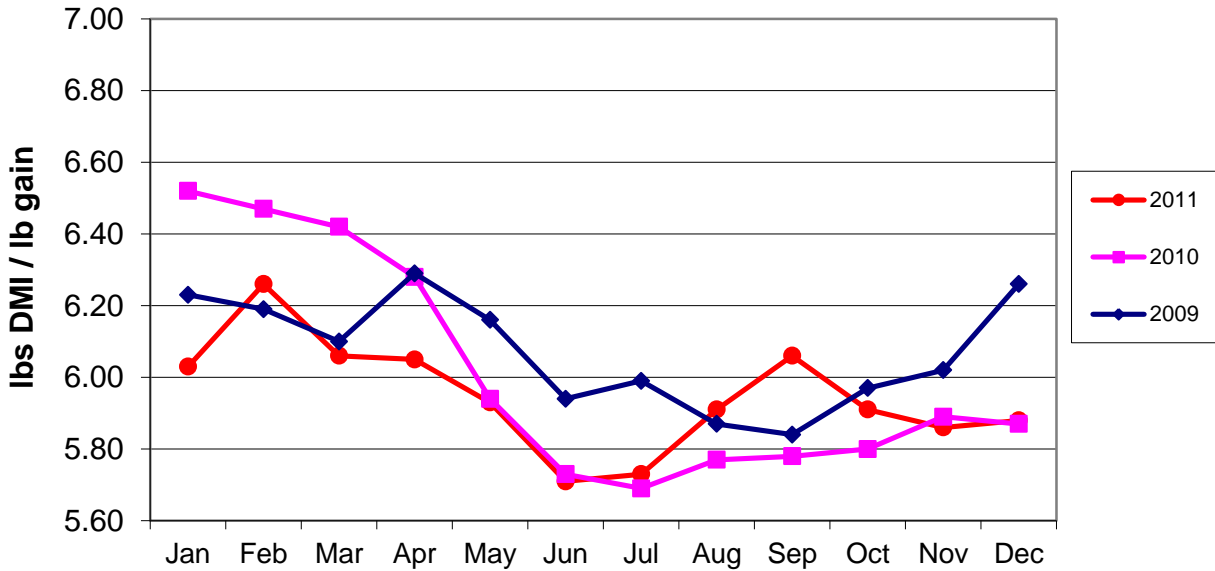

Focus on Feedlots

Kansas Feedlot Performance and Feed Cost Summary Kansas Feedlot Performance and Feed Cost Summary

Steer Feed Efficiency

Heifer Feed Efficiency